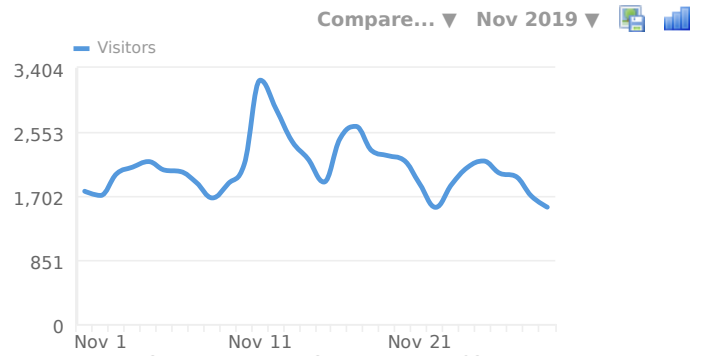

The Basics

Summary [Visitors](#) [Actions](#) [Uniques](#) [Time](#)

Visitors Expand	62,461 +5%
Actions Expand	130,047 +4%
Average actions	2.1 0%
Total time	177d 20h +5%
Average time per visit	4m 6s -1%
Bounce rate	27% +2%

Locale

Countries [Cities](#) [Languages](#) [Org](#) [Hostnames](#)

Singapore	27,549 +9%
The United States	7,977 -2%
India	4,158 +10%
The Philippines	3,016 0%
The United Kingdom	1,999 +11%
Malaysia	1,287 -5%
Australia	1,178 +3%
Canada	1,149 +7%
Hong Kong	556 +28%
Germany	544 +3%
Indonesia	503 -1%
Republic Of Korea	446 -2%
Turkey	416 +26%
France	401 +13%
The United Arab Emirates	379 -7%
China	378 +1%
Romania	373 +45%
South Africa	356 +3%
The Netherlands	356 -5%
Italy	351 +5%

Traffic sources

Searches	52,556 +5%
Direct	7,730 +8%
Social media	1,305 -7%
Links	637 +65%

Visitors

Content

[Pages](#) [Entrance](#) [Exit](#) [Downloads](#) [Events](#) [Media](#)

/singapore/btolist/	4,911 +6%
List of Build-To-Order projects | Tealida Website	
/singapore/hdbflattypes/	4,836 -4%
HDB flat types, 3STD, 3NG, 4S, 4A, 5I, EA, EM, M...	
/	4,565 +19%
HDB floor plan, BTO flats, EC, SERS, house plans...	
/cardatabase/	3,926 +7%
Car Database - year, make, model, trim, engines...	
/singapore/btobrochures/	3,223 +60%
Collection of BTO brochures and HDB floor plans...	
/design/houseplans/	3,193 +1%
House floor plans 50-400 sqm designed by Teoal...	
/design/apartmentplans/	2,121 0%
Apartment plans 30-200 sqm designed by Teoali...	
/world/philippines/	1,624 +3%
Housing in Philippines | Tealida Website	
/singapore/hdbprices/	1,543 +9%
HDB price trends, will housing prices drop or rise...	
/singapore/hdbfloorplans/	1,391 -8%
HDB history, photos and floor plan evolution 193...	
/singapore/eclist/	1,382 +7%
List of Executive Condominiums with TOP date | ...	
/singapore/hdbstatistics/	1,193 -6%
Singapore HDB Statistics, facts & figures | Teoali...	
/singapore/serslist/	1,191 -5%
List of SERS sites in Singapore HDB | Tealida W...	
/world/india/	1,047 +6%
Housing in India | Tealida Website	
/database/phones/	972 +5%
Mobile phones database, 114 brands, 9600+ mo...	
/design/apartmentplans/?fdx_switcher=true	958 -3%
Apartment plans 30-200 sqm designed by Teoali...