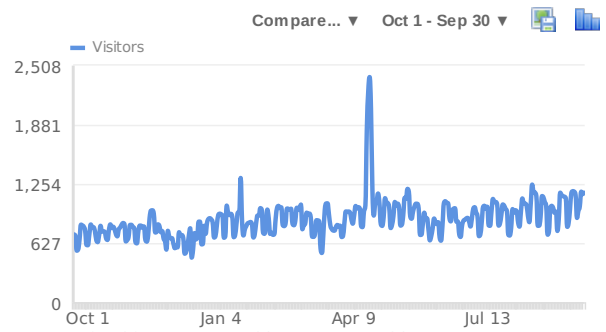

The Basics

Summary [Visitors](#) [Actions](#) [Uniques](#) [Time](#)

Visitors Expand	304,510	+98%
Actions Expand	688,127	+93%
Average actions	2.3	0%
Total time	331d 6h	+81%
Average time per visit	1m 34s	-9%
Bounce rate	63%	+11%

Locale

Countries [Cities](#) [Languages](#) [Org](#) [Hostnames](#)

Singapore	198,320	+98%
The Philippines	14,477	+96%
India	13,066	+109%
The United States	12,535	+122%
Malaysia	6,037	+94%
The United Kingdom	4,489	+83%
Australia	3,780	+88%
Saudi Arabia	2,310	+96%
Hong Kong	2,297	+63%
Nigeria	2,128	+134%
Canada	2,100	+124%
The United Arab Emirates	2,036	+85%
Indonesia	1,893	+104%
France	1,854	+138%

Links

Incoming [Domains](#) [Recent](#) [Unique](#) [Outgoing](#)

facebook.com/	5,381	-31%
yahoo.com/	937	+66%
phoenixhollo.com/fr/EC_3...	329	+999%
houseplans-living.com/lin...	141	0%
forums.condosingapore....	136	0%
tealida.webs.com/singap...	110	-80%

Searches

Searches [Keywords](#) [Recent](#) [Unique](#) [Rankings](#)

[secure search]	193,540	+128%
hdb floor plan	290	+58%
Selective En-bloc Redevelo...	146	+668%
tealida	131	+20%
www.tealida.com/thesi...	105	+169%
bto flat size	81	+999%

Visitors

Content

[Pages](#) [Entrance](#) [Exit](#) [Downloads](#) [Events](#) [Media](#)

tealida.com/	32,809	+4%
HDB floor plan, BTO flats, E...		
tealida.com/design/hous...	27,757	+100%
House floor plans & archite...		
tealida.com/singapore/h...	24,876	+133%
HDB flat types, 3STS, 3NG,...		
tealida.com/singapore/h...	24,398	+19%
HDB history, photos and flo...		
tealida.com/singapore/b...	19,317	+6%
List of Build-To-Order projec...		
tealida.com/singapore/e...	13,788	+100%
List of Executive Condomin...		
tealida.com/singapore/h...	9,430	0%
HDB flat types, 3STS, 3NG,...		
tealida.com/singapore/h...	9,283	0%
HDB history, photos and flo...		
tealida.com/cardatabas...	7,650	+173%
Car Database - Make, Mode...		
tealida.com/singapore/h...	7,200	+120%
Singapore HDB Statistics, f...		
tealida.com/singapore/s...	6,220	+124%
List of SERS sites in Singap...		
tealida.com/singapore/h...	6,134	0%
HDB prices trends | Tealid...		
tealida.com/singapore/w...	5,430	-35%
HDB prices will drop in 2014...		
tealida.com/?fdx_switch...	5,357	0%
HDB floor plan, BTO flats, E...		

Traffic sources

Searches	213,599	+121%
Direct	66,666	+88%
Media searches	15,547	+44%
Social media	5,467	-31%
Links	3,203	+6%