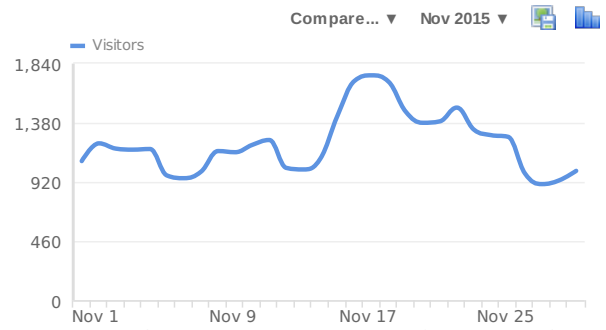

The Basics

Summary [Visitors](#) [Actions](#) [Uniques](#) [Time](#)

Visitors Expand	35,375	+16%
Actions Expand	93,011	+11%
Average actions	2.6	-4%
Total time	36d 21h	+20%
Average time per visit	1m 30s	+4%
Bounce rate	64%	+9%

Locale

Countries [Cities](#) [Languages](#) [Org](#) [Hostnames](#)

Singapore	25,201	+18%
The United States	1,308	+21%
The Philippines	1,180	+15%
India	1,122	0%
Malaysia	702	+27%
The United Kingdom	515	+15%
Australia	341	-2%
Hong Kong	275	+40%
Indonesia	269	+71%
Canada	200	+10%
The United Arab Emirates	188	+15%
Saudi Arabia	185	-10%
Germany	175	+9%
France	161	-10%

Links

Incoming [Domains](#) [Recent](#) [Unique](#) [Outgoing](#)

facebook.com/	94	-64%
forums.hardwarezone.com.sg...	45	0%
forums.condosingapore.com/...	41	+14%
edge.sharethis.com/share5x/in...	24	+33%
forum.skyscraperpage.com/s...	14	0%
resource.sg/node/4905/take	12	+9%

Searches

Searches [Keywords](#) [Recent](#) [Unique](#) [Rankings](#)

[secure search]	23,945	+22%
hdb floor plan	33	+136%
bto nov 2015	31	+999%
ec going to top	12	0%
14 feet front 50 feet deep pl...	12	0%
sample of floor plan layout o...	11	0%

Visitors

Content

[Pages](#) [Entrance](#) [Exit](#) [Downloads](#) [Events](#) [Media](#)

tealida.com/	HDB floor plan, BTO flats, EC, ...	3,612	+28%
tealida.com/singapore/bto...	List of Build-To-Order projects...	2,717	+67%
tealida.com/singapore/bto...	List of Build-To-Order projects...	2,478	+63%
tealida.com/singapore/hdb...	HDB history, photos and floor...	2,077	-12%
tealida.com/singapore/hdb...	HDB flat types, 3STS, 3NG, 4S...	2,025	+5%
tealida.com/design/housep...	House floor plans & architectu...	1,923	+19%
tealida.com/singapore/hdb...	HDB flat types, 3STS, 3NG, 4S...	1,679	+13%
tealida.com/?fdx_switcher=...	HDB floor plan, BTO flats, EC, ...	1,078	+61%
tealida.com/singapore/ecli...	List of Executive Condominium...	1,027	+15%
tealida.com/design/housep...	House floor plans & architectu...	1,005	+15%
tealida.com/singapore/ecli...	List of Executive Condominium...	969	-8%
tealida.com/cardatabase/	Car Database - Make, Model, ...	956	+20%
tealida.com/singapore/hdb...	HDB history, photos and floor...	914	-16%
tealida.com/singapore/hdb...	Singapore HDB Statistics, fac...	857	-4%

Traffic sources

Searches	27,130	+21%
Direct	6,968	+1%
Media searches	935	+9%
Links	244	+40%
Social media	96	-64%