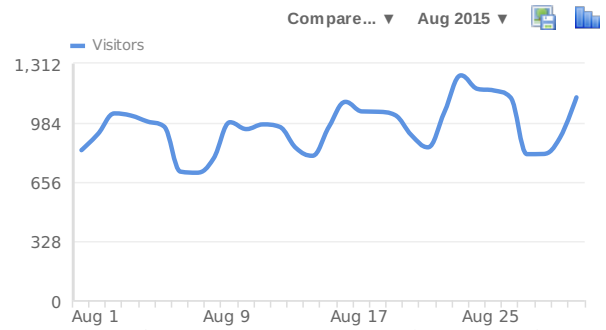

The Basics

Summary [Visitors](#) [Actions](#) [Uniques](#) [Time](#)

Visitors Expand	28,915	+7%
Actions Expand	61,237	+6%
Average actions	2.1	0%
Total time	30d 1h	+7%
Average time per visit	1m 30s	-1%
Bounce rate	64%	-1%

Locale

Countries [Cities](#) [Languages](#) [Org](#) [Hostnames](#)

Singapore	19,477	+7%
The Philippines	1,295	-2%
India	1,227	+24%
The United States	1,071	-3%
Malaysia	487	+10%
The United Kingdom	411	+7%
Australia	366	+20%
Saudi Arabia	289	+35%
Nigeria	209	+28%
Hong Kong	198	-12%
The United Arab Emirates	189	+9%
South Africa	183	+1%
Canada	166	+14%
Germany	160	+7%

Links

Incoming [Domains](#) [Recent](#) [Unique](#) [Outgoing](#)

facebook.com/	126	-19%
houseplans-living.com/link-hd...	47	+21%
forums.hardwarezone.com...	38	0%
forums.condosingapore.com..	36	+57%
forums.hardwarezone.com...	35	0%
phoenixhollo.com/fr/EC_3.5_7...	25	+67%

Searches

Searches [Keywords](#) [Recent](#) [Unique](#) [Rankings](#)

[secure search]	18,291	+5%
hdb floor plan	24	-41%
pandan gardens en bloc	18	0%
sample floor plans of 1000 sq...	15	0%
oldest flat in tampines	14	0%
tealida	8	+60%

Visitors

Content

[Pages](#) [Entrance](#) [Exit](#) [Downloads](#) [Events](#) [Media](#)

tealida.com/singapore/hd... HDB flat types, 3STS, 3NG, 4...	2,089	+3%
tealida.com/singapore/bto... List of Build-To-Order project...	2,049	+166%
tealida.com/ HDB floor plan, BTO flats, EC...	1,957	-3%
tealida.com/singapore/bto... List of Build-To-Order project...	1,868	+36%
tealida.com/singapore/hd... HDB flat types, 3STS, 3NG, 4...	1,799	+3%
tealida.com/singapore/hd... HDB history, photos and floo...	1,726	+9%
tealida.com/design/house... House floor plans & architec...	1,712	+7%
tealida.com/singapore/hd... HDB history, photos and floo...	1,007	+7%
tealida.com/design/house... House floor plans & architec...	971	+14%
tealida.com/singapore/ec... List of Executive Condominiu...	917	-19%
tealida.com/cardatabase/ Car Database - Make, Model...	750	+9%
tealida.com/singapore/hd... HDB prices trends | Tealida...	722	-10%
tealida.com/?fdx_switcher... HDB floor plan, BTO flats, EC...	706	-25%
tealida.com/singapore/hd... Singapore HDB Statistics, fa...	622	+11%

Traffic sources

Searches	21,244	+9%
Direct	6,196	+6%
Media searches	1,036	-6%
Links	305	-16%
Social media	126	-19%