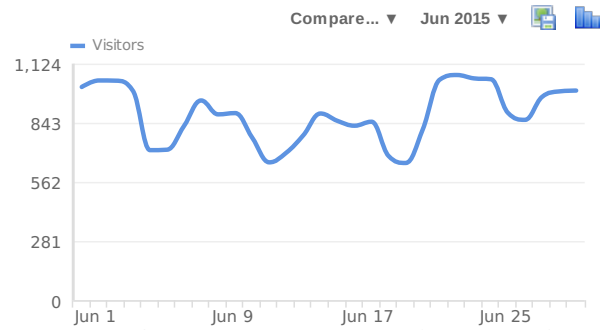

The Basics

Summary [Visitors](#) [Actions](#) [Uniques](#) [Time](#)

Visitors Expand	24,702	-16%
Actions Expand	53,573	-16%
Average actions	2.2	0%
Total time	24d 16h	-19%
Average time per visit	1m 26s	-4%
Bounce rate	61%	-1%

Locale

Countries [Cities](#) [Languages](#) [Org](#) [Hostnames](#)

Singapore	16,601	-14%
The Philippines	1,256	+14%
India	938	-7%
The United States	907	-33%
Malaysia	501	-51%
The United Kingdom	323	-15%
Australia	253	-41%
The United Arab Emirates	174	-6%
Saudi Arabia	171	-5%
Nigeria	170	-3%
Hong Kong	164	-20%
Cameroon	162	+753%
South Africa	156	-1%
Canada	148	-12%

Links

Incoming [Domains](#) [Recent](#) [Unique](#) [Outgoing](#)

yahoo.com/	75	+1%
facebook.com/	69	-95%
houseplans-living.com/link-hd...	55	0%
forums.hardwarezone.com.s...	37	0%
phoenixhollo.com/fr/EC_3.5_7...	28	-33%
tealida.webs.com/singapore...	14	+999%

Searches

Searches [Keywords](#) [Recent](#) [Unique](#) [Rankings](#)

[secure search]	16,478	-6%
hdb floor plan	32	+19%
3ng hdb	10	+150%
HDBfloorplan,BTOflats,EC,SE...	9	+13%
www.hdb.bto.axis.when.colle...	8	+167%
hdb resale prices could drop...	7	0%

Visitors

Content

[Pages](#) [Entrance](#) [Exit](#) [Downloads](#) [Events](#) [Media](#)

tealida.com/	HDB floor plan, BTO flats, EC, ...	2,918	+5%
tealida.com/singapore/hdb...	HDB flat types, 3STS, 3NG, 4S...	1,804	-2%
tealida.com/singapore/hdb...	HDB flat types, 3STS, 3NG, 4S...	1,456	-9%
tealida.com/design/housep...	House floor plans & architectu...	1,378	-18%
tealida.com/singapore/hdb...	HDB history, photos and floor...	1,249	-35%
tealida.com/singapore/ecli...	List of Executive Condominium...	1,042	+6%
tealida.com/?fdx_switcher=...	HDB floor plan, BTO flats, EC, ...	1,010	-20%
tealida.com/singapore/ecli...	List of Executive Condominium...	883	+7%
tealida.com/design/housep...	House floor plans & architectu...	747	-19%
tealida.com/cardatabase/	Car Database - Make, Model, ...	686	+9%
tealida.com/singapore/hdb...	HDB prices trends | Tealida W...	670	-15%
tealida.com/singapore/hdb...	HDB history, photos and floor...	665	-70%
tealida.com/singapore/hdb...	HDB prices trends | Tealida W...	660	-8%
tealida.com/singapore/sers...	List of SERS sites in Singapore...	527	+6%

Traffic sources

Searches	17,742	-6%
Direct	5,385	-27%
Media searches	1,233	-9%
Links	271	-27%
Social media	71	-95%