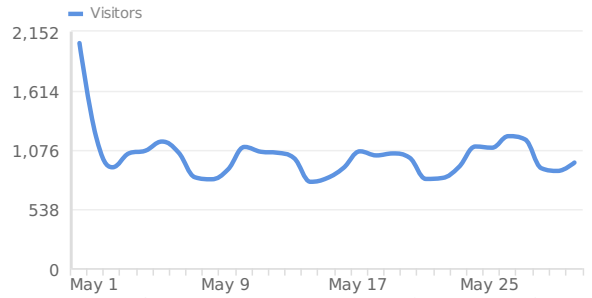

The Basics

Summary [Visitors](#) [Actions](#) [Uniques](#) [Time](#)

Visitors Expand	29,356	+1%
Actions Expand	63,667	0%
Average actions	2.2	0%
Total time	30d 12h	-2%
Average time per visit	1m 30s	-4%
Bounce rate	62%	-3%

Locale

Countries [Cities](#) [Languages](#) [Org](#) [Hostnames](#)

Singapore	19,391	+5%
The United States	1,357	+15%
The Philippines	1,106	-19%
Malaysia	1,030	+3%
India	1,010	-20%
Australia	431	-8%
The United Kingdom	379	-5%
Indonesia	206	-20%
Hong Kong	204	-20%
The United Arab Emirates	186	+6%
France	185	+26%
Saudi Arabia	180	-19%
Nigeria	176	-11%
Canada	168	-27%

Links

Incoming [Domains](#) [Recent](#) [Unique](#) [Outgoing](#)

facebook.com/	1,359	-55%
forums.hardwarezone.com..	85	0%
yahoo.com/	74	-4%
phoenixhollo.com/fr/EC_3.5...	42	+83%
forums.hardwarezone.com..	24	0%
reddit.com/r/singapore/com...	19	0%

Searches

Searches [Keywords](#) [Recent](#) [Unique](#) [Rankings](#)

[secure search]	17,506	+10%
hdb floor plan	27	+29%
housing in north korea	19	+73%
north korea housing	13	+160%
tealida	12	+20%
NORTH KOREAN HOUSING	10	+900%

Visitors

Compare... [May 2015](#)

Content

[Pages](#) [Entrance](#) [Exit](#) [Downloads](#) [Events](#) [Media](#)

tealida.com/	2,788	-5%
HDB floor plan, BTO flats, EC, ...		
tealida.com/singapore/hdb...	2,245	-35%
HDB history, photos and floor...		
tealida.com/singapore/hdb...	1,907	-25%
HDB history, photos and floor...		
tealida.com/singapore/hdb...	1,847	-4%
HDB flat types, 3STS, 3NG, 4S...		
tealida.com/design/housep...	1,690	-34%
House floor plans & architectu...		
tealida.com/singapore/hdb...	1,594	+91%
HDB flat types, 3STS, 3NG, 4S...		
tealida.com/?fdx_switcher=...	1,269	+57%
HDB floor plan, BTO flats, EC, ...		
tealida.com/singapore/ecli...	985	+63%
List of Executive Condominium...		
tealida.com/design/housep...	926	+16%
House floor plans & architectu...		
tealida.com/singapore/ecli...	827	-16%
List of Executive Condominium...		
tealida.com/singapore/hdb...	791	+91%
HDB prices will drop in 2014, 2...		
tealida.com/singapore/hdb...	714	-23%
HDB prices will drop in 2014, 2...		
tealida.com/cardatabase/	632	-11%
Car Database - Make, Model, ...		
tealida.com/singapore/hdb...	558	-15%
Singapore HDB Statistics, fac...		

Traffic sources

Searches	18,881	+11%
Direct	7,372	+2%
Social media	1,378	-55%
Media searches	1,348	+1%
Links	372	+41%