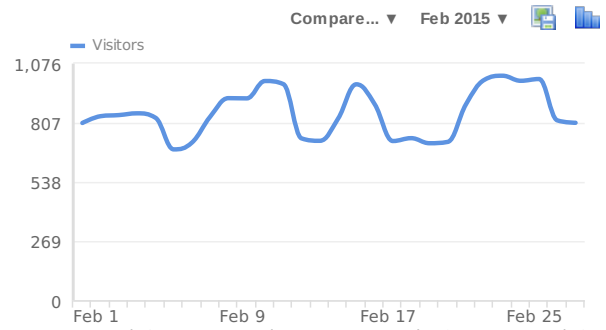

The Basics

Summary [Visitors](#) [Actions](#) [Uniques](#) [Time](#)

Visitors Expand	23,001	-7%
Actions Expand	50,084	-7%
Average actions	2.2	0%
Total time	25d 21h	-7%
Average time per visit	1m 37s	0%
Bounce rate	65%	+4%

Locale

Countries [Cities](#) [Languages](#) [Org](#) [Hostnames](#)

Singapore	14,576	-8%
The Philippines	1,245	-11%
India	1,114	+2%
The United States	962	-2%
The United Kingdom	374	-8%
Malaysia	264	-25%
Australia	229	-26%
Hong Kong	200	-7%
Nigeria	190	-11%
Canada	169	-10%
South Africa	166	+39%
Germany	157	-8%
France	154	+14%
The United Arab Emirates	150	-5%

Links

Incoming [Domains](#) [Recent](#) [Unique](#) [Outgoing](#)

yahoo.com/	73	-41%
facebook.com/	72	-30%
phoenixhollo.com/fr/EC_3.5_7.h...	26	-37%
bbs.huasing.net/sForum/bbs.ph...	19	0%
tealida.webs.com/singaporeh...	11	+22%
keralis.net/cforum/m/5931118/v...	11	0%

Searches

Searches [Keywords](#) [Recent](#) [Unique](#) [Rankings](#)

[secure search]	15,063	-9%
tealida.com	16	+700%
blk 24 sin ming road will be en b...	11	0%
hdb floor plan	11	-31%
Selective En-bloc Redevelopme...	9	-69%
pakistani house designs floor pl...	9	+125%

Visitors

Content

[Pages](#) [Entrance](#) [Exit](#) [Downloads](#) [Events](#) [Media](#)

tealida.com/	3,391	-28%
HDB floor plan, BTO flats, EC, ...		
tealida.com/design/housep...	2,969	-4%
House floor plans & architectu...		
tealida.com/singapore/hdb...	2,173	-8%
HDB flat types, 3STS, 3NG, 4S...		
tealida.com/singapore/bto...	2,024	+97%
List of Build-To-Order projects...		
tealida.com/singapore/hdb...	1,959	-13%
HDB history, photos and floor...		
tealida.com/singapore/wil...	1,284	-22%
HDB prices will drop in 2014, 2...		
tealida.com/singapore/ecli...	1,141	-32%
List of Executive Condominium...		
tealida.com/cardatabase/	643	+12%
Car Database - Make, Model, ...		
tealida.com/singapore/sers...	642	+17%
List of SERS sites in Singapore...		
tealida.com/singapore/hdb...	620	-8%
Singapore HDB Statistics, fac...		
tealida.com/design/apartm...	395	+18%
Apartment plans 30-200 sqm...		
tealida.com/world/singapor...	300	-9%
Housing in Singapore | Tealid...		
tealida.com/singapore/dbs...	270	-26%
List of HDB DBSS launches | T...		
tealida.com/singapore/hdb...	221	-4%
HDB Database, directory of H...		

Traffic sources

Searches	16,524	-9%
Direct	4,902	+4%
Media searches	1,277	-9%
Links	226	-15%
Social media	72	-30%