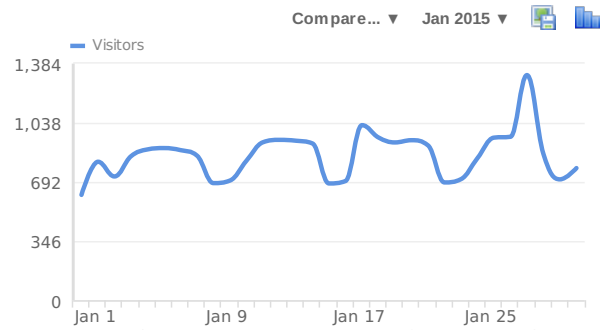

The Basics

Summary [Visitors](#) [Actions](#) [Uniques](#) [Time](#)

Visitors Expand	24,658	+27%
Actions Expand	54,022	+30%
Average actions	2.2	+5%
Total time	27d 21h	+30%
Average time per visit	1m 38s	+2%
Bounce rate	62%	0%

Locale

Countries [Cities](#) [Languages](#) [Org](#) [Hostnames](#)

Singapore	15,771	+30%
The Philippines	1,393	+63%
India	1,091	+12%
The United States	985	+16%
The United Kingdom	407	+26%
Malaysia	352	+11%
Australia	309	+63%
Hong Kong	214	+158%
Nigeria	214	+18%
Canada	187	+47%
Saudi Arabia	177	+5%
Germany	171	+19%
The United Arab Emirates	158	+12%
Indonesia	143	-14%

Links

Incoming [Domains](#) [Recent](#) [Unique](#) [Outgoing](#)

yahoo.com/	123	+66%
facebook.com/	103	+87%
phoenixhollo.com/fr/EC_3.5_...	41	+116%
atrizin.ir/HDB_floor_plan_BT...	14	+100%
tealida.webs.com/singapor...	9	+80%
rss.persianwet.ir/List_of_BTO...	7	0%

Searches

Searches [Keywords](#) [Recent](#) [Unique](#) [Rankings](#)

[secure search]	16,572	+30%
hdb history	64	+999%
Selective En-bloc Redevlopme...	29	+61%
www.tealida.com/thesims/p...	16	-36%
hdb floor plan	16	-11%
tealida	13	-13%

Visitors

Content

[Pages](#) [Entrance](#) [Exit](#) [Downloads](#) [Events](#) [Media](#)

tealida.com/	4,719	+103%
HDB floor plan, BTO flats, EC...		
tealida.com/design/house...	3,097	+42%
House floor plans & architec...		
tealida.com/singapore/hd...	2,353	+45%
HDB flat types, 3STS, 3NG, 4...		
tealida.com/singapore/hd...	2,243	+24%
HDB history, photos and floo...		
tealida.com/singapore/ec...	1,674	+46%
List of Executive Condominiu...		
tealida.com/singapore/wil...	1,641	+36%
HDB prices will drop in 2014,...		
tealida.com/singapore/bto...	1,026	-63%
List of Build-To-Order project...		
tealida.com/singapore/hd...	675	+69%
Singapore HDB Statistics, fa...		
tealida.com/cardatabase/	576	+22%
Car Database - Make, Model...		
tealida.com/singapore/se...	547	+23%
List of SERS sites in Singapo...		
tealida.com/singapore/db...	363	+83%
List of HDB DBSS launches |...		
tealida.com/design/apartm...	335	-8%
Apartment plans 30-200 sqm...		
tealida.com/world/singapo...	329	+10%
Housing in Singapore | Teal...		
tealida.com/page/2/	239	+34%
HDB floor plan, BTO flats, EC...		

Traffic sources

Searches	18,158	+29%
Direct	4,734	+28%
Media searches	1,396	+4%
Links	267	+32%
Social media	103	+87%