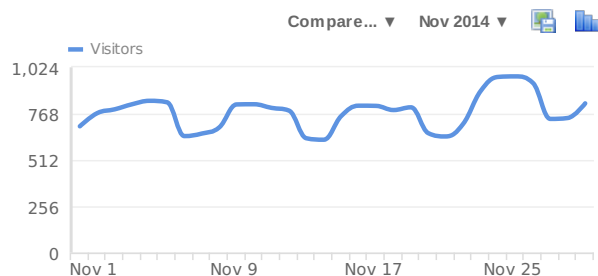

The Basics

Summary [Visitors](#) [Actions](#) [Uniques](#) [Time](#)

Visitors Expand	22,461	+3%
Actions Expand	49,628	+1%
Average actions	2.2	-4%
Total time	26d 8h	+1%
Average time per visit	1m 41s	-3%
Bounce rate	62%	0%

Locale

Countries [Cities](#) [Languages](#) [Org](#) [Hostnames](#)

Singapore	14,355	+3%
The Philippines	1,160	+11%
India	929	+12%
The United States	841	-17%
Malaysia	375	+14%
The United Kingdom	337	-13%
Australia	311	+16%
Saudi Arabia	179	-19%
Hong Kong	178	+5%
Nigeria	175	+80%
Canada	172	-14%
France	154	+3%
The United Arab Emirates	149	+4%
Indonesia	135	+5%

Links

Incoming [Domains](#) [Recent](#) [Unique](#) [Outgoing](#)

facebook.com/	110	+175%
yahoo.com/	98	-19%
phoenixhollo.com/fr/EC_3.5_7.ht...	25	-37%
tealida.webs.com/singaporehdbf...	8	-27%
simsvip.com/Community/Links/	8	-11%
kmportal/pmb/PMB_DO/Lists/Other...	6	0%

Searches

Searches [Keywords](#) [Recent](#) [Unique](#) [Rankings](#)

[secure search]	14,838	+6%
Selective En-bloc Redevelopment ...	84	+999%
www.tealida.com/thesims/pala...	31	+72%
hdb floor plan	25	-14%
bto flat size	14	0%
tealida	13	+160%

Visitors

Content

[Pages](#) [Entrance](#) [Exit](#) [Downloads](#) [Events](#) [Media](#)

tealida.com/singapore/btolis... List of Build-To-Order projects ...	3,053	+5%
tealida.com/ HDB floor plan, BTO flats, EC, h...	2,988	+20%
tealida.com/design/houseplan... House floor plans & architecture...	2,617	+2%
tealida.com/singapore/hdbflo... HDB history, photos and floor pl...	2,255	-11%
tealida.com/singapore/hdbfla... HDB flat types, 3STS, 3NG, 4S, 4...	2,029	+2%
tealida.com/singapore/eclist... List of Executive Condominiums i...	1,436	+3%
tealida.com/singapore/will-p... HDB prices will drop in 2014, 20...	665	+6%
tealida.com/singapore/sersli... List of SERS sites in Singapore ...	600	+35%
tealida.com/cardatabase/ Car Database - Make, Model, Dime...	530	+13%
tealida.com/singapore/hdbsta... Singapore HDB Statistics, facts ...	494	-17%
tealida.com/design/apartment... Apartment plans 30-200 sqm & arc...	481	+7%
tealida.com/world/singapore/ Housing In Singapore | Tealida'...	324	+12%
tealida.com/singapore/dbssli... List of HDB DBSS launches | Teoa...	277	-24%
tealida.com/games/caesar3/ Caesar 3 fan page | Tealida's W...	217	-13%

Traffic sources

Searches	16,287	+4%
Direct	4,290	-1%
Media searches	1,557	+7%
Links	215	-21%
Social media	111	+41%