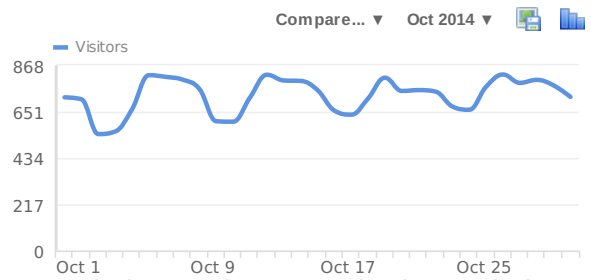

The Basics

Summary [Visitors](#) [Actions](#) [Uniques](#) [Time](#)

👤 Visitors Expand	21,741	-2%
🔧 Actions Expand	49,365	-1%
🔧 Average actions	2.3	+5%
🕒 Total time	26d 4h	-2%
🕒 Average time per visit	1m 44s	0%
🏠 Bounce rate	63%	-1%

Locale

Countries [Cities](#) [Languages](#) [Org](#) [Hostnames](#)

🇸🇬 Singapore	13,908	-4%
🇵🇭 The Philippines	1,048	-7%
🇺🇸 The United States	1,011	+14%
🇮🇳 India	830	-12%
🇬🇧 The United Kingdom	387	-3%
🇲🇾 Malaysia	330	+8%
🇦🇺 Australia	269	-12%
🇸🇦 Saudi Arabia	220	+44%
🇨🇦 Canada	200	+42%
🇭🇰 Hong Kong	169	+17%
🇫🇷 France	149	+9%
🇦🇪 The United Arab Emirates	143	-9%
🇩🇪 Germany	140	+13%
🇮🇩 Indonesia	128	+12%

Links

Incoming [Domains](#) [Recent](#) [Unique](#) [Outgoing](#)

yahoo.com/	121	-25%
facebook.com/	40	-30%
phoenixhollo.com/fr/EC_3.5_7.ht...	40	+150%
tealida.webs.com/singaporehdbf...	11	-45%
simsvip.com/Community/Links/	9	0%
tealida.webs.com/	8	+100%

Searches

Searches [Keywords](#) [Recent](#) [Unique](#) [Rankings](#)

[secure search]	14,018	-3%
hdb floor plan	29	+81%
www.tealida.com/thesims/pala...	18	0%
BTO List	14	+75%
hdb resale price index	14	+999%
old airport road en bloc	13	0%

Visitors

Content

[Pages](#) [Entrance](#) [Exit](#) [Downloads](#) [Events](#) [Media](#)

tealida.com/singapore/btolis... List of Build-To-Order projects ...	2,909	-2%
tealida.com/design/houseplan... House floor plans & architecture...	2,564	+8%
tealida.com/singapore/hdbflo... HDB history, photos and floor pl...	2,527	+18%
tealida.com/ HDB floor plan, BTO flats, EC, h...	2,484	-23%
tealida.com/singapore/hdbfla... HDB flat types, 3STS, 3NG, 4S, 4...	1,997	-6%
tealida.com/singapore/eclist... List of Executive Condominiums i...	1,390	-2%
tealida.com/singapore/will-p... HDB prices will drop in 2014, 20...	629	-42%
tealida.com/singapore/hdbsta... Singapore HDB Statistics, facts ...	594	+18%
tealida.com/cardatabase/ Car Database - Make, Model, Dime...	471	-3%
tealida.com/design/apartment... Apartment plans 30-200 sqm & arc...	449	+29%
tealida.com/singapore/sersli... List of SERS sites in Singapore ...	444	-12%
tealida.com/singapore/dbscli... List of HDB DBSS launches | Teoa...	364	+10%
tealida.com/world/singapore/ Housing In Singapore | Tealida'...	289	+3%
tealida.com/singapore/hdbfla... HDB flats size 1960-2010 analysi...	261	+112%

Traffic sources

🔍 Searches	15,596	-3%
👤 Direct	4,336	-1%
📺 Media searches	1,456	+3%
📧 Links	273	-8%
🗣️ Social media	79	-20%