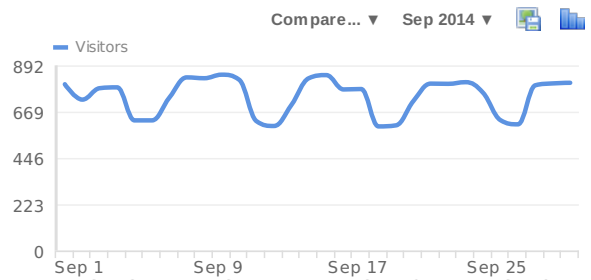

The Basics

Summary [Visitors](#) [Actions](#) [Uniques](#) [Time](#)

👤 Visitors Expand	22,286	-10%
🔧 Actions Expand	50,038	-7%
🔧 Average actions	2.2	0%
🕒 Total time	26d 18h	-7%
🕒 Average time per visit	1m 44s	+4%
🏠 Bounce rate	63%	0%

Locale

Countries [Cities](#) [Languages](#) [Org](#) [Hostnames](#)

🇸🇬 Singapore	14,530	-8%
🇵🇭 The Philippines	1,126	-18%
🇮🇳 India	948	-19%
🇺🇸 The United States	883	-1%
🇬🇧 The United Kingdom	399	+10%
🇲🇾 Malaysia	306	-18%
🇦🇺 Australia	305	-14%
🇦🇪 The United Arab Emirates	157	-29%
🇸🇦 Saudi Arabia	153	-25%
🇭🇰 Hong Kong	144	-34%
🇨🇦 Canada	141	-5%
🇿🇦 South Africa	138	-25%
🇫🇷 France	137	-7%
🇳🇮 Nigeria	131	-23%

Links

Incoming [Domains](#) [Recent](#) [Unique](#) [Outgoing](#)

yahoo.com/	162	-17%
facebook.com/	57	-93%
tealida.webs.com/singaporehdbf...	20	+122%
phoenixhollo.com/fr/EC_3.5_7.ht...	16	0%
simsvip.com/Community/Links/	9	-31%
facebook.com/lr.php?u=http...	8	0%

Searches

Searches [Keywords](#) [Recent](#) [Unique](#) [Rankings](#)

[secure search]	14,519	-5%
hdb floor plan	16	-36%
indian Architectural 3bedrooms f...	13	0%
HDB Build-to-order (BTO)	12	-29%
ec in singapore	9	0%
BTO List	8	-53%

Visitors

Content

[Pages](#) [Entrance](#) [Exit](#) [Downloads](#) [Events](#) [Media](#)

tealida.com/ HDB floor plan, BTO flats, EC, h...	3,238	-38%
tealida.com/singapore/btolis... List of Build-To-Order projects ...	2,966	+3%
tealida.com/design/houseplan... House floor plans & architecture...	2,379	-8%
tealida.com/singapore/hdbflo... HDB history, photos and floor pl...	2,146	+18%
tealida.com/singapore/hdbfla... HDB flat types, 3STS, 3NG, 4S, 4...	2,127	0%
tealida.com/singapore/eclist... List of Executive Condominiums i...	1,424	+24%
tealida.com/singapore/will-p... HDB prices will drop in 2014, 20...	1,092	-31%
tealida.com/singapore/sersli... List of SERS sites in Singapore ...	506	-9%
tealida.com/singapore/hdbsta... Singapore HDB Statistics, facts ...	505	-2%
tealida.com/cardatabase/ Car Database - Make, Model, Dime...	486	+12%
tealida.com/design/apartment... Apartment plans 30-200 sqm & arc...	348	+21%
tealida.com/singapore/dbsli... List of HDB DBSS launches | Teoa...	331	-6%
tealida.com/world/singapore/ Housing In Singapore | Tealida'...	281	-9%
tealida.com/games/caesar3/ Caesar 3 fan page | Tealida's W...	261	-8%

Traffic sources

Searches	16,074	-5%
Direct	4,402	-14%
Media searches	1,413	-14%
Links	298	-9%
Social media	99	-88%