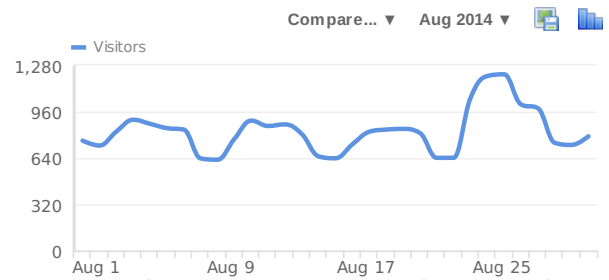

The Basics Summary [Visitors](#) [Actions](#) [Uniques](#) [Time](#)

👤 Visitors Expand	24,796	+4%
🔧 Actions Expand	54,016	-2%
🔧 Average actions	2.2	-4%
🕒 Total time	28d 15h	+4%
🕒 Average time per visit	1m 40s	-1%
🏠 Bounce rate	63%	+8%

Visitors

Locale Countries [Cities](#) [Languages](#) [Org](#) [Hostnames](#)

🇸🇬 Singapore	15,841	+6%
🇵🇭 The Philippines	1,366	-12%
🇮🇳 India	1,176	-3%
🇺🇸 The United States	890	-5%
🇲🇾 Malaysia	371	+26%
🇬🇧 The United Kingdom	364	-13%
🇦🇺 Australia	353	+27%
🇦🇪 The United Arab Emirates	221	+37%
🇭🇰 Hong Kong	217	+53%
🇸🇦 Saudi Arabia	205	+28%
🇿🇦 South Africa	183	-4%
🇳🇮 Nigeria	171	-1%
🇨🇦 Canada	149	-1%
🇫🇷 France	148	+21%

Content [Pages](#) [Entrance](#) [Exit](#) [Downloads](#) [Events](#) [Media](#)

tealida.com/ HDB floor plan, BTO flats, EC, h...	➔	5,206	+10%
tealida.com/singapore/btolis... List of Build-To-Order projects ...	➔	2,879	-8%
tealida.com/design/houseplan... House floor plans & architecture...	➔	2,589	+10%
tealida.com/singapore/hdbfla... HDB flat types, 3STS, 3NG, 4S, 4...	➔	2,132	+21%
tealida.com/singapore/hdbflo... HDB history, photos and floor pl...	➔	1,826	-19%
tealida.com/singapore/will-p... HDB prices will drop in 2014, 20...	➔	1,593	+1%
tealida.com/singapore/eclist... List of Executive Condominiums i...	➔	1,148	+15%
tealida.com/singapore/sersli... List of SERS sites in Singapore ...	➔	554	-8%
tealida.com/singapore/hdbsta... Singapore HDB Statistics, facts ...	➔	514	+13%
tealida.com/cardatabase/ Car Database - Make, Model, Dime...	➔	435	+31%
tealida.com/singapore/dbssl... List of HDB DBSS launches | Teoa...	➔	354	+8%
tealida.com/world/singapore/ Housing In Singapore | Tealida'...	➔	309	+19%
tealida.com/design/apartment... Apartment plans 30-200 sqm & arc...	➔	288	-10%
tealida.com/games/caesar3/ Caesar 3 fan page | Tealida's W...	➔	285	+14%

Links Incoming [Domains](#) [Recent](#) [Unique](#) [Outgoing](#)

facebook.com/	➔	830	+730%
yahoo.com/	➔	196	+4%
sport.aliexirs.ir/List-of-HDB-B...	➔	20	+999%
simsvip.com/Community/Links/	➔	13	+999%
tealida.webs.com/singaporehdbf...	➔	9	+29%
matlabnama.ir/q/Tealida-HDB-fl...	➔	6	0%

Searches Searches [Keywords](#) [Recent](#) [Unique](#) [Rankings](#)

[secure search]	15,342	+1%
hdb floor plan	25	+9%
www.tealida.com/thesims/pala...	18	+64%
BTO List	17	+21%
HDB Build-to-order (BTO)	17	+70%
tealida	8	-47%

Traffic sources

🔍 Searches	16,884	-1%
👤 Direct	5,109	+12%
📺 Media searches	1,635	-3%
🗣️ Social media	841	+733%
🔗 Links	327	-15%