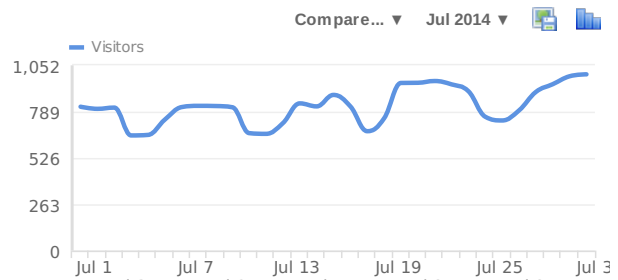

The Basics

Summary [Visitors](#) [Actions](#) [Uniques](#) [Time](#)

Visitors Expand	23,763	+886%
Actions Expand	55,166	+999%
Average actions	2.3	+15%
Total time	27d 14h	+999%
Average time per visit	1m 40s	+980%
Bounce rate	59%	+765%

Locale

Countries [Cities](#) [Languages](#) [Org](#) [Hostnames](#)

Singapore	14,976	+828%
The Philippines	1,549	+839%
India	1,210	+999%
The United States	935	+999%
The United Kingdom	418	+829%
Malaysia	294	+617%
Australia	277	+999%
South Africa	190	+999%
Nigeria	172	+912%
The United Arab Emirates	161	+999%
Saudi Arabia	160	+999%
Canada	151	+999%
Hong Kong	142	+847%
Indonesia	141	+999%

Links

Incoming [Domains](#) [Recent](#) [Unique](#) [Outgoing](#)

yahoo.com/	188	+889%
facebook.com/	100	+488%
forums.hardwarezone.com.sg/home...	40	0%
therealsingapore.com/content/10...	33	0%
forums.hardwarezone.com.sg/eat-...	13	0%
sport.aliexirs.ir/HDB-floor-pla...	12	0%

Searches

Searches [Keywords](#) [Recent](#) [Unique](#) [Rankings](#)

[secure search]	15,259	+890%
hdb floor plan	23	+999%
tealida	15	+999%
type of hdb	14	0%
BTO List	14	+367%
www.tealida.com/thesims/pala...	11	+267%

Visitors

Content

[Pages](#) [Entrance](#) [Exit](#) [Downloads](#) [Events](#) [Media](#)

tealida.com/	4,742	+935%
HDB floor plan, BTO flats, EC, h...		
tealida.com/singapore/btolis...	3,124	+666%
List of Build-To-Order projects ...		
tealida.com/design/houseplan...	2,343	+999%
House floor plans & architecture...		
tealida.com/singapore/hdbflo...	2,259	+999%
HDB history, photos and floor pl...		
tealida.com/singapore/hdbfla...	1,765	+854%
HDB flat types, 3STS, 3NG, 4S, 4...		
tealida.com/singapore/will-p...	1,572	+793%
HDB prices will drop in 2014, 20...		
tealida.com/singapore/eclist...	996	+999%
List of Executive Condominiums i...		
tealida.com/singapore/sersli...	600	+338%
List of SERS sites in Singapore ...		
tealida.com/singapore/hdbsta...	454	+741%
Singapore HDB Statistics, facts ...		
tealida.com/cardatabase/	332	+999%
Car Database - Make, Model, Dime...		
tealida.com/singapore/dbscli...	329	+897%
List of HDB DBSS launches | Teoa...		
tealida.com/design/apartment...	321	+999%
Apartment plans 30-200 sqm & arc...		
tealida.com/world/singapore/	259	+735%
Housing In Singapore | Tealida'...		
tealida.com/games/caesar3/	249	+678%
Caesar 3 fan page | Tealida's W...		

Traffic sources

Searches	17,027	+884%
Direct	4,559	+893%
Media searches	1,686	+863%
Links	386	+999%
Social media	101	+494%