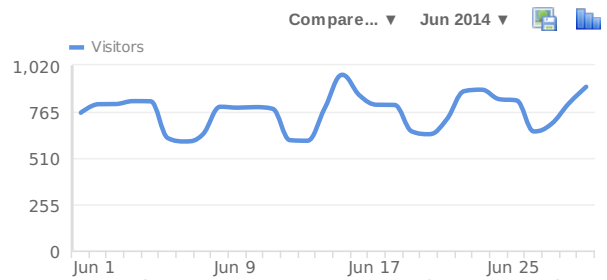

The Basics

Summary [Visitors](#) [Actions](#) [Uniques](#) [Time](#)

Visitors Expand	2,409	-91%
Actions Expand	4,752	-92%
Average actions	2.0	-13%
Total time	6h 13m	-99%
Average time per visit	9s	-91%
Bounce rate	7%	-89%

Locale

Countries [Cities](#) [Languages](#) [Org](#) [Hostnames](#)

Singapore	1,613	-90%
The Philippines	165	-86%
India	103	-90%
The United States	77	-91%
The United Kingdom	45	-91%
Malaysia	41	-89%
Australia	24	-93%
China	23	-75%
Nigeria	17	-91%
Hong Kong	15	-93%
Saudi Arabia	14	-94%
Qatar	12	-86%
The United Arab Emirates	12	-95%
Canada	12	-92%

Links

Incoming [Domains](#) [Recent](#) [Unique](#) [Outgoing](#)

yahoo.com/	19	0%
facebook.com/	17	-92%
tealida.webs.com/	2	-87%
emrenoblog.wordpress.com/2011/04/...	2	0%
5.kambasoft.com/2.php?u=http...	1	0%
m.baidu.com/s?from=1099b&word=how...	1	0%

Searches

Searches [Keywords](#) [Recent](#) [Unique](#) [Rankings](#)

[secure search]	1,541	-90%
hdb en bloc list	7	0%
www.tealida.com/design/housepl...	4	+100%
bto 2014	3	-50%
www.tealida.com/thesims/palace...	3	-57%
BTO List	3	-70%

Visitors

Content

[Pages](#) [Entrance](#) [Exit](#) [Downloads](#) [Events](#) [Media](#)

tealida.com/	458	-93%
HDB floor plan, BTO flats, EC, hou...		
tealida.com/singapore/btolist/	408	-87%
List of Build-To-Order projects - ...		
tealida.com/design/houseplans/	191	-91%
House floor plans & architecture d...		
tealida.com/singapore/hdbflatt...	185	-90%
HDB flat types, 3STS, 3NG, 4S, 4A...		
tealida.com/singapore/will-pri...	176	-88%
HDB prices will drop in 2014, 2015...		
tealida.com/singapore/hdbfloor...	174	-91%
HDB history, photos and floor plan...		
tealida.com/singapore/serslist...	137	-61%
List of SERS sites in Singapore HD...		
tealida.com/singapore/eclist/	78	-93%
List of Executive Condominiums in ...		
tealida.com/singapore/hdbstati...	54	-91%
Singapore HDB Statistics, facts & ...		
tealida.com/singapore/dbsslist...	33	-90%
List of HDB DBSS launches | Teali...		
tealida.com/games/caesar3/	32	-88%
Caesar 3 fan page | Tealida's Web...		
tealida.com/world/singapore/	31	-89%
Housing In Singapore | Tealida's ...		
tealida.com/cardatabase/	24	-95%
Car Database - Make, Model, Dimens...		
tealida.com/design/apartmentpl...	23	-94%
Apartment plans 30-200 sqm & archi...		

Traffic sources

Searches	1,730	-90%
Direct	459	-92%
Media searches	175	-92%
Links	28	-79%
Social media	17	-92%