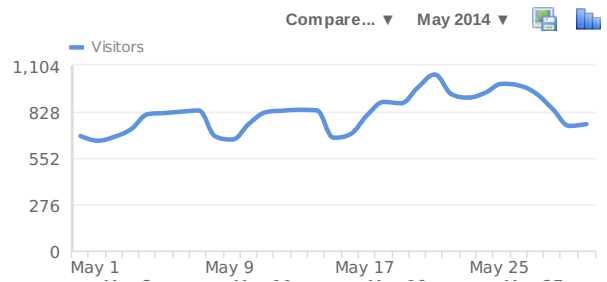

The Basics

Summary [Visitors](#) [Actions](#) [Uniques](#) [Time](#)

Visitors Expand	25,469	-17%
Actions Expand	58,351	-15%
Average actions	2.3	+5%
Total time	30d 14h	-9%
Average time per visit	1m 44s	+6%
Bounce rate	65%	-3%

Locale

Countries [Cities](#) [Languages](#) [Org](#) [Hostnames](#)

Singapore	16,382	-21%
The Philippines	1,175	+9%
India	1,026	+4%
The United States	865	-13%
The United Kingdom	480	+20%
Malaysia	386	-70%
Australia	329	-34%
Saudi Arabia	249	+20%
The United Arab Emirates	245	+35%
Hong Kong	201	-50%
Nigeria	196	+53%
South Africa	162	+43%
Canada	155	-10%
France	153	+43%

Links

Incoming [Domains](#) [Recent](#) [Unique](#) [Outgoing](#)

facebook.com/	209	-97%
tealida.webs.com/singaporehdbf...	24	-35%
tealida.webs.com/	15	+67%
simsvip.com/community/community...	9	+29%
forums.hardwarezone.com.sg/home...	5	+400%
opensiteexplorer.org/links.html...	5	0%

Searches

Searches [Keywords](#) [Recent](#) [Unique](#) [Rankings](#)

[secure search]	15,418	+27%
hdb floor plan	34	+13%
names of new hdb launch	19	0%
fernvale grove top	15	0%
hdb bto 2014	12	-25%
tealida	11	+22%

Visitors

Content

[Pages](#) [Entrance](#) [Exit](#) [Downloads](#) [Events](#) [Media](#)

tealida.com/	6,273	+1%
HDB floor plan, BTO flats, EC, h...		
tealida.com/singapore/btolis...	3,128	0%
List of Build-To-Order projects ...		
tealida.com/design/houseplan...	2,239	-15%
House floor plans & architecture...		
tealida.com/singapore/hdbflo...	1,983	-77%
HDB history, photos and floor pl...		
tealida.com/singapore/hdbfla...	1,914	+36%
HDB flat types, 3STS, 3NG, 4S, 4...		
tealida.com/singapore/will-p...	1,436	+29%
HDB prices will drop in 2014, 20...		
tealida.com/singapore/eclist...	1,056	+13%
List of Executive Condominiums i...		
tealida.com/singapore/hdbsta...	576	+23%
Singapore HDB Statistics, facts ...		
tealida.com/cardatabase/	492	-4%
Car Database - Make, Model, Dime...		
tealida.com/design/apartment...	368	+12%
Apartment plans 30-200 sqm & arc...		
tealida.com/singapore/sersli...	351	+36%
List of SERS sites in Singapore ...		
tealida.com/page/2/	343	+37%
HDB floor plan, BTO flats, EC, h...		
tealida.com/singapore/dbssli...	342	+22%
List of HDB DBSS launches | Teoa...		
tealida.com/world/singapore/	276	+24%
Housing In Singapore | Tealida'...		

Traffic sources

Searches	17,455	+24%
Direct	5,586	-35%
Media searches	2,083	+39%
Social media	210	-97%
Links	134	-34%