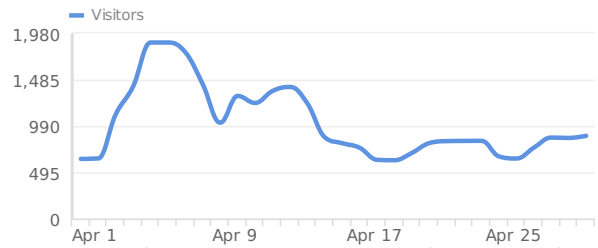

The Basics

Summary [Visitors](#) [Actions](#) [Uniques](#) [Time](#)

Visitors Expand	30,715	+456%
Actions Expand	69,050	+365%
Average actions	2.2	-19%
Total time	33d 17h	+302%
Average time per visit	1m 38s	-27%
Bounce rate	66%	+10%

Locale

Countries [Cities](#) [Languages](#) [Org](#) [Hostnames](#)

Singapore	20,852	+435%
Malaysia	1,272	+999%
The Philippines	1,076	+389%
The United States	995	+405%
India	988	+468%
Australia	496	+978%
Hong Kong	403	+776%
The United Kingdom	399	+653%
Indonesia	209	+646%
Saudi Arabia	208	+352%
The United Arab Emirates	182	+911%
Canada	173	+518%
Germany	136	+209%
Nigeria	128	+885%

Links

Incoming [Domains](#) [Recent](#) [Unique](#) [Outgoing](#)

facebook.com/	6,361	+999%
tealida.webs.com/singaporehd...	37	-80%
google.com.sg/	16	-47%
trends.sg/post/see/hdb-histor...	9	0%
t.co/0xlasXB6Sr	9	0%
tealida.webs.com/	9	+125%

Searches

Searches [Keywords](#) [Recent](#) [Unique](#) [Rankings](#)

[secure search]	12,133	+411%
hdb floor plan	30	+200%
hdb bto 2014	16	+7%
any idea when punggol topaz hdb ...	11	0%
www.tealida.com	10	+100%
bto hdb 2014	9	0%

Visitors

Compare... ▾ Apr 2014 ▾

Content

[Pages](#) [Entrance](#) [Exit](#) [Downloads](#) [Events](#) [Media](#)

tealida.com/singapore/hdbflo... HDB history, photos and floor pl...	8,681	+851%
tealida.com/ HDB floor plan, BTO flats, EC, h...	6,200	+539%
tealida.com/singapore/btolis... List of Build-To-Order projects ...	3,120	+286%
tealida.com/design/houseplan... House floor plans & architecture...	2,637	+585%
tealida.com/singapore/hdbfla... HDB flat types, 3STS, 3NG, 4S, 4...	1,406	+491%
tealida.com/singapore/will-p... HDB prices will drop in 2014, 20...	1,110	+272%
tealida.com/singapore/eclist... List of Executive Condominiums i...	934	+266%
tealida.com/cardatabase/ Car Database - Make, Model, Dime...	514	+999%
tealida.com/singapore/hdbsta... Singapore HDB Statistics, facts ...	467	+161%
tealida.com/design/apartment... Apartment plans 30-200 sqm & arc...	329	+262%
tealida.com/?s=hdbfloorplans... Hdbfloorplans | Tealida's Websi...	318	0%
tealida.com/singapore/dbsli... List of HDB DBSS launches | Teoa...	281	+243%
tealida.com/singapore/sersli... List of SERS sites in Singapore ...	259	+236%
tealida.com/page/2/ HDB floor plan, BTO flats, EC, h...	251	+348%

Traffic sources

Searches	14,035	+352%
Direct	8,598	+507%
Social media	6,382	+999%
Media searches	1,495	+230%
Links	203	-53%