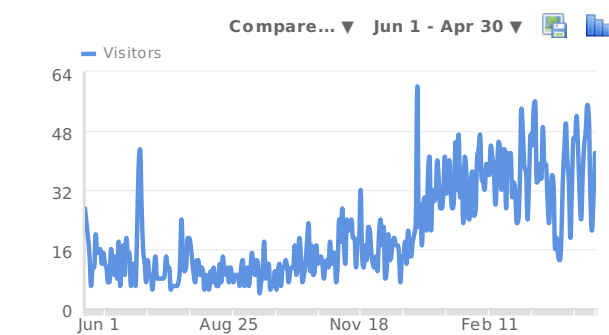

The Basics [Summary](#) [Visitors](#) [Actions](#) [Uniques](#) [Time](#)

Visitors Expand	6,911	+409%
Actions Expand	16,365	+418%
Average actions	2.4	+4%
Total time	15d 12h	+562%
Average time per visit	3m 7s	+48%
Bounce rate	31%	-20%

Locale [Countries](#) [Cities](#) [Languages](#) [Org](#) [Hostnames](#)

Romania	5,842	+383%
Russian Federation	142	+847%
The United Kingdom	102	+325%
Republic Of Moldova	97	+506%
Germany	87	+988%
Italy	85	+963%
France	65	+491%
The United States	64	+611%
Spain	44	+999%
China	27	+999%
Poland	26	0%
Austria	21	+950%
Belgium	20	+900%
Denmark	19	+999%

Links [Incoming](#) [Domains](#) [Recent](#) [Unique](#) [Outgoing](#)

hartiromania.blogspot.ro/20...	58	-36%
hartiromania.blogspot.ro/	57	-74%
facebook.com/	52	+550%
ro.wikipedia.org/	32	+88%
tealida.com/design/palace/	14	0%
hartiromania.blogspot.ro/20...	9	+350%
ro.tealida.com/	8	0%

Searches [Searches](#) [Keywords](#) [Recent](#) [Unique](#) [Rankings](#)

[secure search]	5,311	+613%
hartia romaniei	13	0%
www.tealida.ro/	5	0%
hartia romania	4	0%
hartia româniei	3	0%
case demolate bucuresti pen...	2	0%

Visitors

Content [Pages](#) [Entrance](#) [Exit](#) [Downloads](#) [Events](#) [Media](#)

/	2,241	+389%
Harta Romania, Harta Ploie...	1,589	+999%
/hartiromania/	948	+999%
Harta Romania, fizica, admi...	836	+999%
/arhitecturacomunista/	199	+895%
Arhitectura comunista - stu...	186	0%
/harti/	172	+648%
Harta Ploiesti cu blocuri si h...	119	+815%
/planuriblocuri/	97	+322%
Planuri blocuri | Site-ul lui T...	55	+999%
/hartaploiesti/	55	+511%
Harta Ploiesti cu blocuri + li...	43	+999%
/geografie/	25	0%
Geografia Romaniei si nu nu...	22	+267%
/salinaslanic/	22	+267%
Salina Slanic, Mina Unirea, C...	22	+267%
/micultrianonforesti/	22	+267%
Palatul Cantacuzino "Micul T...	22	+267%
/muzica/	22	+267%
Muzica si matematica | Site...	22	+267%
/romanii-si-huburile-dc/	22	+267%
Români și huburile de DC+...	22	+267%
/statisticaapartamente/	22	+267%
Statistica apartamente - num...	22	+267%
/listarusinii/cum-sa-verifici-d...	22	+267%
Cum sa verifici daca cineva...	22	+267%
/despremine/	22	+267%
Despre mine | Site-ul lui Teo...	22	+267%

Traffic sources

Searches	5,274	+599%
Direct	1,152	+470%
Links	285	-26%
Media searches	145	+999%
Social media	55	+588%