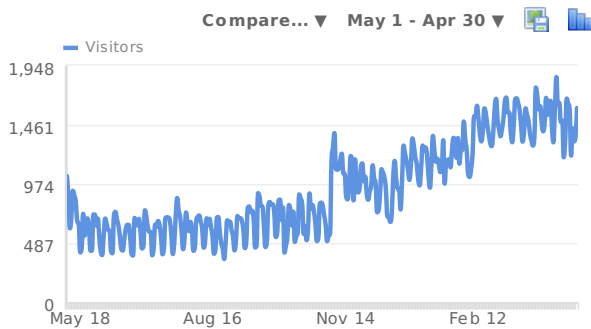

The Basics [Summary](#) [Visitors](#) [Actions](#) [Uniques](#) [Time](#)

Visitors Expand	334,901	+687%
Actions Expand	721,927	+628%
Average actions	2.2	-4%
T total time	1049d 2301...	+999%
Average time per visit	4m 31s	+118%
Bounce rate	27%	-34%

Locale [Countries](#) [Cities](#) [Languages](#) [Org](#) [Hostnames](#)

Singapore	157,932	+708%
The United States	33,380	+724%
India	21,070	+870%
The Philippines	13,966	+850%
The United Kingdom	8,621	+656%
Malaysia	7,513	+507%
Australia	5,741	+744%
Canada	5,409	+756%
Hong Kong	2,988	+534%
China	2,936	+999%
The United Arab Emira...	2,909	+646%
Germany	2,736	+724%
Russian Federation	2,665	+532%
Saudi Arabia	2,520	+630%

Links [Incoming](#) [Domains](#) [Recent](#) [Unique](#) [Outgoing](#)

pinterest.com/	2,131	+267%
facebook.com/	1,036	+451%
forums.hardwarezone.co...	577	+548%
en.wikipedia.org/	470	+209%
searchcrypt.com/	428	0%
tr.pinterest.com/	414	+180%
br.pinterest.com/	323	+533%

Searches [Searches](#) [Keywords](#) [Recent](#) [Unique](#) [Rankings](#)

[secure search]	265,984	+690%
Amazon	134	0%
tealida.com	11	+22%
www.tealida.com	7	+600%
hdb floor plan	7	+250%
floor plan singapore	7	0%
small long narrow semi de...	7	0%

Visitors

Content [Pages](#) [Entrance](#) [Exit](#) [Downloads](#) [Events](#) [Media](#)

/singapore/btolist/ List of Build-T o-Order pro...	27,949	+798%
/singapore/hdbflattypes/ HDB flat types, 3STD, 3N...	27,894	+904%
/ HDB floor plan, BT O flats...	27,112	+559%
/design/houseplans/ House floor plans 50-400 s...	26,655	+617%
/cardatabase/ Car Database - make, mod...	23,992	+695%
/design/apartmentplans/ Apartment plans 30-200 sq...	15,520	+566%
/singapore/eclist/ List of Executive Condomi...	15,155	+594%
/world/northkorea/ Housing in North Korea... ..	12,308	+567%
/singapore/serslist/ List of SERS sites in Singa...	12,289	+845%
/singapore/hdbffloorplans/ HDB history, photos and f...	11,164	+466%
/world/philippines/ Housing in Philippines | Te...	8,743	+999%
/singapore/hdbstatistics/ Singapore HDB Statistics,...	8,695	+403%
/singapore/hdbprices/ HDB price trends, will pric...	8,385	+999%
/singapore/hudclist/ List of HUDC estates in Si...	5,394	+999%

Traffic sources

Searches	267,486	+686%
Direct	53,678	+803%
Social media	7,737	+408%
Links	3,653	+475%
Media searches	2,306	+408%
Advertising	30	+650%